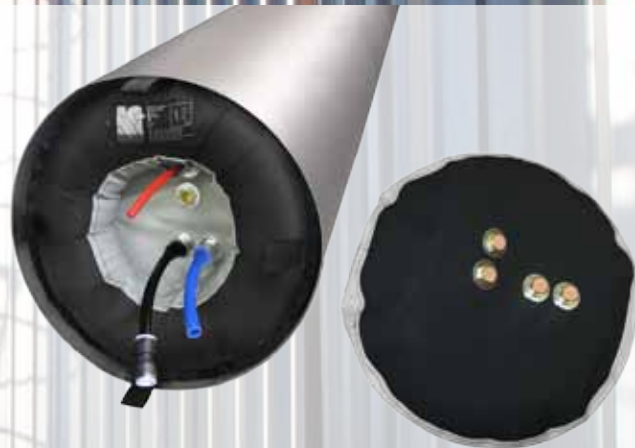

Argweld®

Family Range of Inflatable Tube, Pipe and Pipeline Weld Purge Systems

HUNTINGDON FUSION
TECHNIQUES ■ HFT

Weld Purge Dams

QuickPurge®

PurgExtra®

PurgElite®

HotPurge®